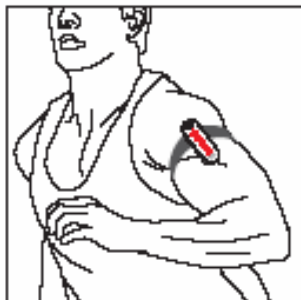

PIX[®] sports

MULTI-FUNCTIONAL SPORTS LIGHT
WATCH / STOPWATCH / COUNTER / SIGNAL / MRD / MESSAGE

1:1 scale

6 modes

WATCH
display current time

SIGNAL
display 10 animated patterns

STOPWATCH
display & measure lapse of time

MRD
Motion Responsive Display
MRD patterns synchronize with the frequency of body motion.

COUNTER
count the frequency of body motion

MESSAGE
text input & scroll display
30 characters can be stored (name, email, URL, phone, etc.)

SIZE	75mm X 26mm X 12mm (3 X 1 X 0.5 in)
WEIGHT	23.5g (0.8 oz / including batteries & clip)
DISPLAY	15 X 5 matrix high luminous intensity LED : 75
POWER	3V CR2032 Lithium battery : 2 (6V)
OPERATING TIME	over 70 hours (all LED constant running time)
ACCESSORIES	Clip(1), Bolt(1), User manual(1), CR2032 battery (2)
MATERIALS	PC, ABS, TPE, Silicone