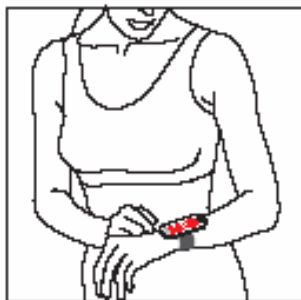

PIX[®] sports

MULTI-FUNCTIONAL SPORTS LIGHT
WATCH / STOPWATCH / COUNTER / SIGNAL / MRD / MESSAGE

1:1 scale

6 modes

WATCH
display current time

SIGNAL
display 10 animated patterns

STOPWATCH
display & measure lapse of time

MRD
Motion Responsive Display
MRD patterns synchronize with the frequency of body motion.

COUNTER
count the frequency of body motion

MESSAGE
text input & scroll display
30 characters can be stored (name, email, URL, phone, etc.)

SIZE	75mm X 26mm X 12mm (3 X 1 X 0.5 in)
WEIGHT	23.5g (0.8 oz / including batteries & clip)
DISPLAY	15 X 5 matrix high luminous intensity LED : 75
POWER	3V CR2032 Lithium battery : 2 (6V)
OPERATING TIME	over 70 hours (all LED constant running time)
ACCESSORIES	Clip(1), Bolt(1), User manual(1), CR2032 battery (2)
MATERIALS	PC, ABS, TPE, Silicone